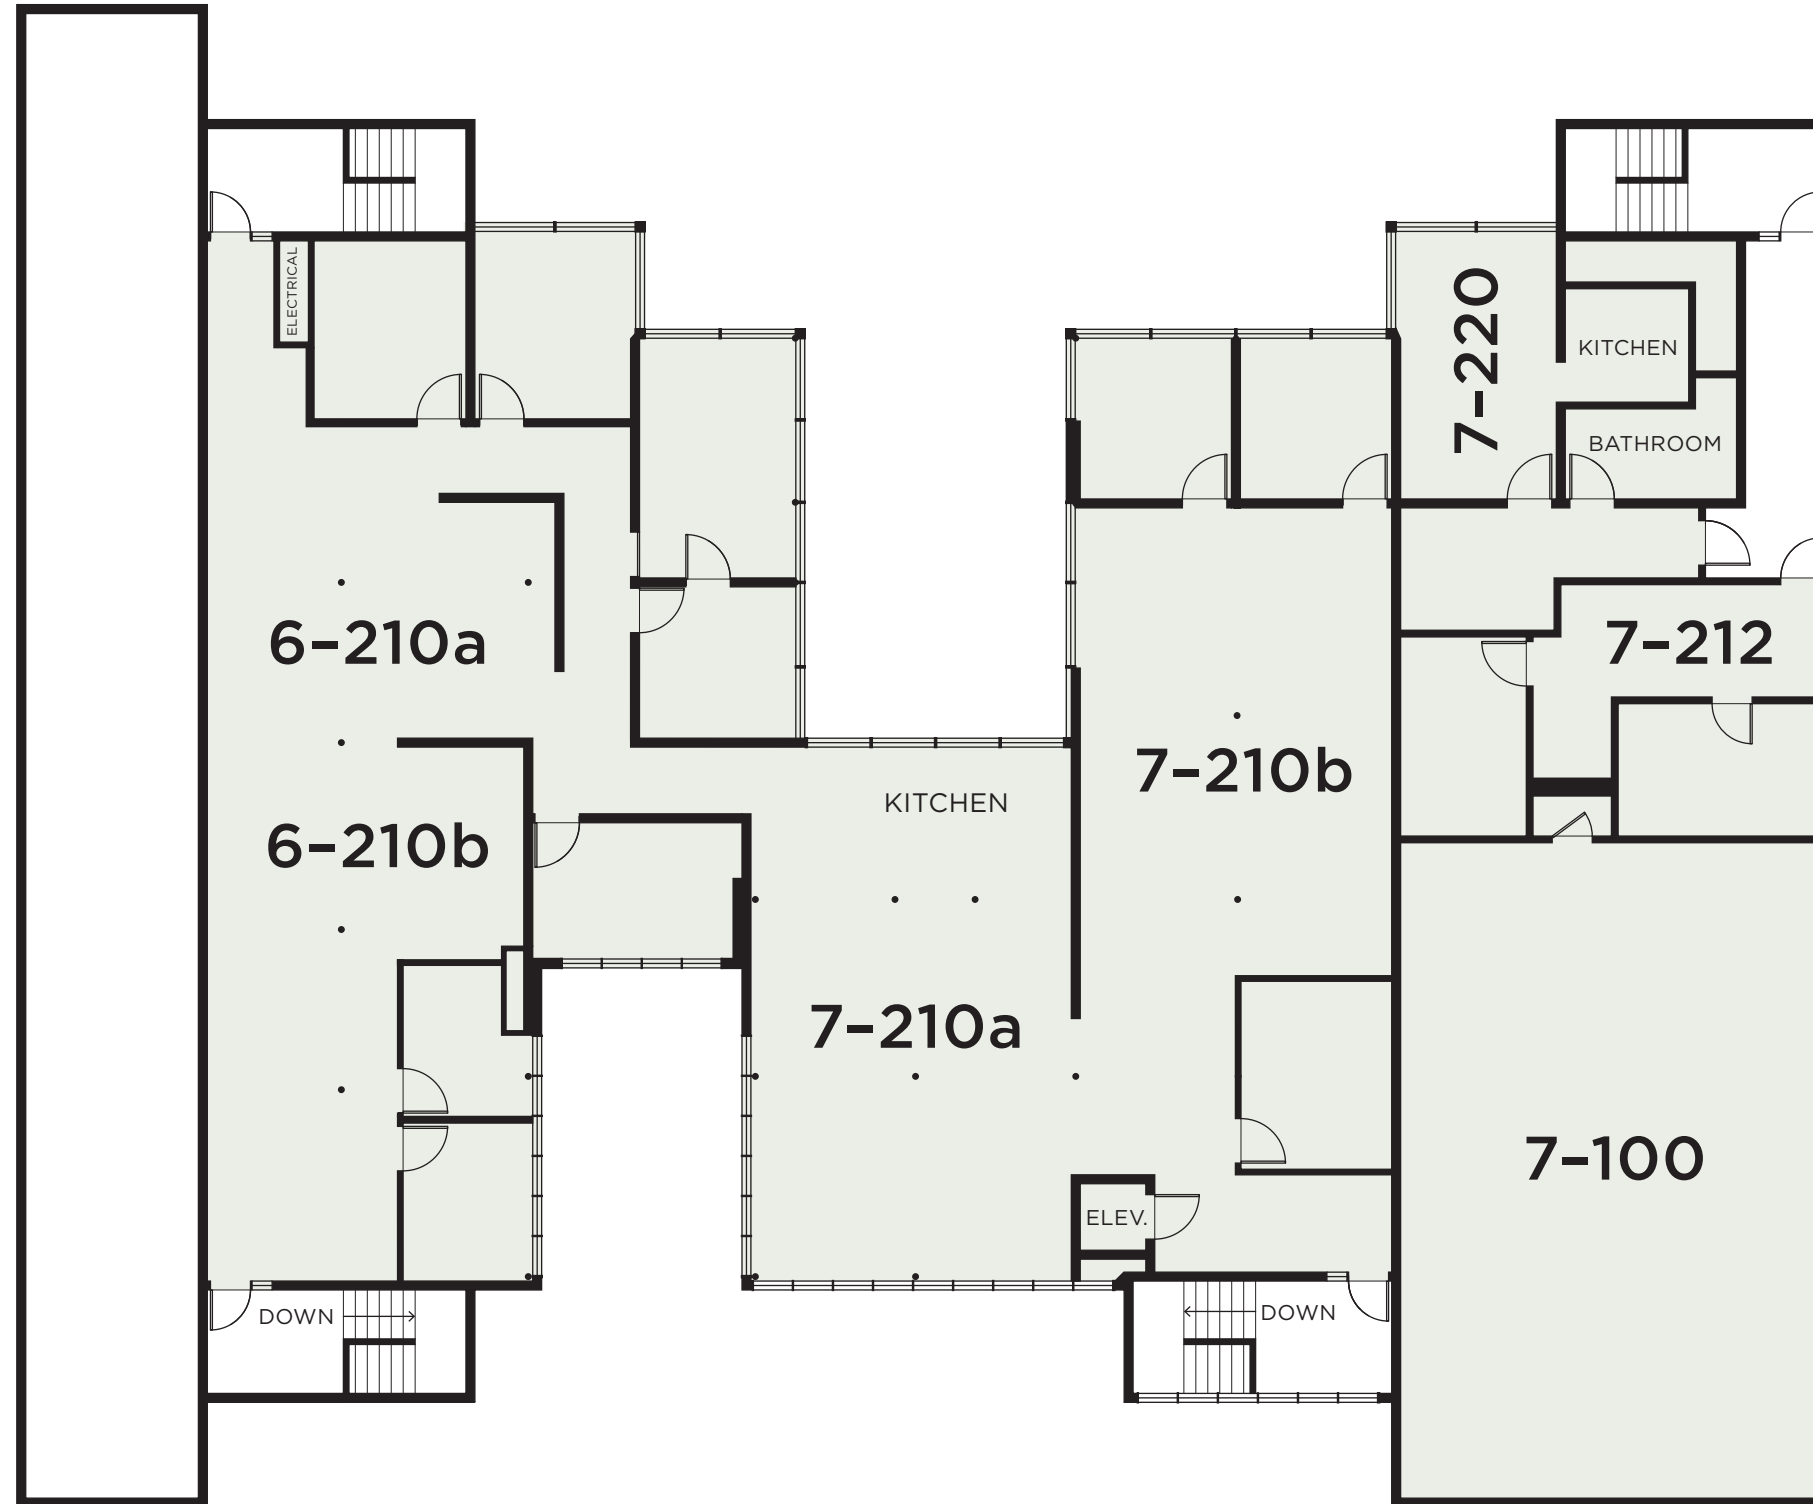

# 1st Floor (Costume Office & Lockup)

SPECS

- 2,465 sf
- 6-110a: 856 sf
- 6-110b: 1,609 sf

Building **6**

**NORTH SHORE** STUDIOS

OFFICES  
**2nd Floor**

SPECS  
· 10,038 sf · 6-210a: 2,412 sf · 7-100: 1,812 sf · 7-210b: 1,158 sf · 7-220: 679 sf  
· 6-210b: 892 sf · 7-210a: 2,451 sf · 7-212: 634 sf

Building **6+7**

**NORTH SHORE** STUDIOS

OFFICES  
**1st Floor**

**SPECS**  
· 7-100 (Pinewood Sound): 1,812 sf  
· 7-110: 3,418 sf

**Building** **7**

**NORTH SHORE** STUDIOS