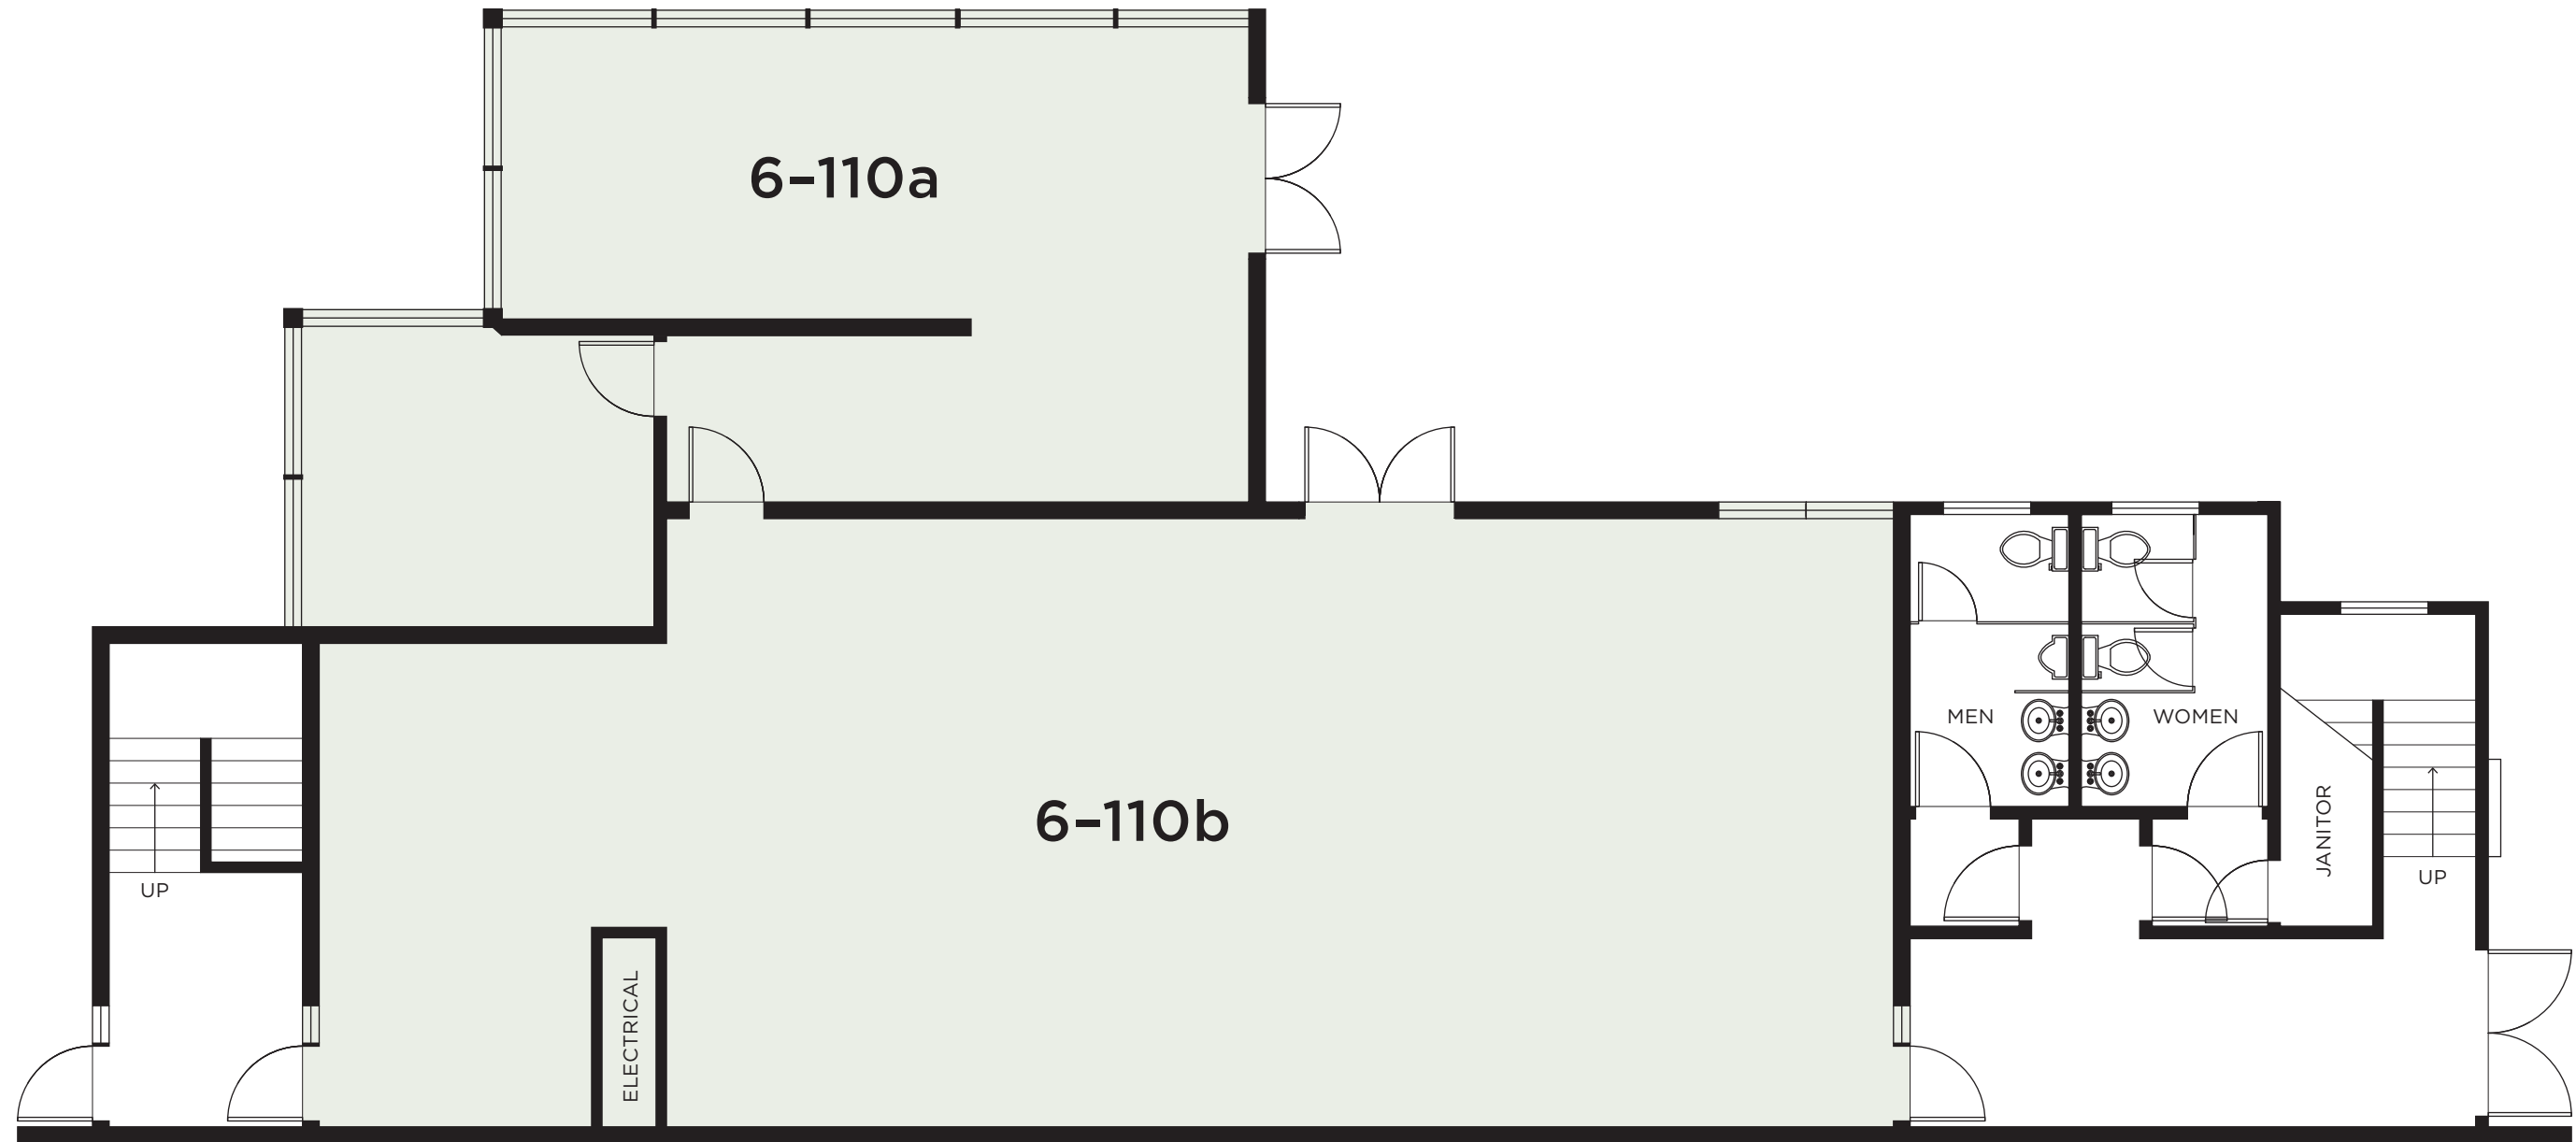

# 1st Floor (Costume Office & Lockup)

SPECS

- 2,465 sf
- 6-110a: 856 sf
- 6-110b: 1,609 sf

Building **6**

**NORTH SHORE** STUDIOS

OFFICES  
**2nd Floor**

SPECS  
· 10,038 sf · 6-210a: 2,412 sf · 7-100: 1,812 sf · 7-210b: 1,158 sf · 7-220: 679 sf  
· 6-210b: 892 sf · 7-210a: 2,451 sf · 7-212: 634 sf

Building **6+7**

**NORTH SHORE** STUDIOS

OFFICES  
**1st Floor**

**SPECS**  
· 7-100 (Pinewood Sound): 1,812 sf  
· 7-110: 3,418 sf

**Building** **7**

**NORTH SHORE** STUDIOS