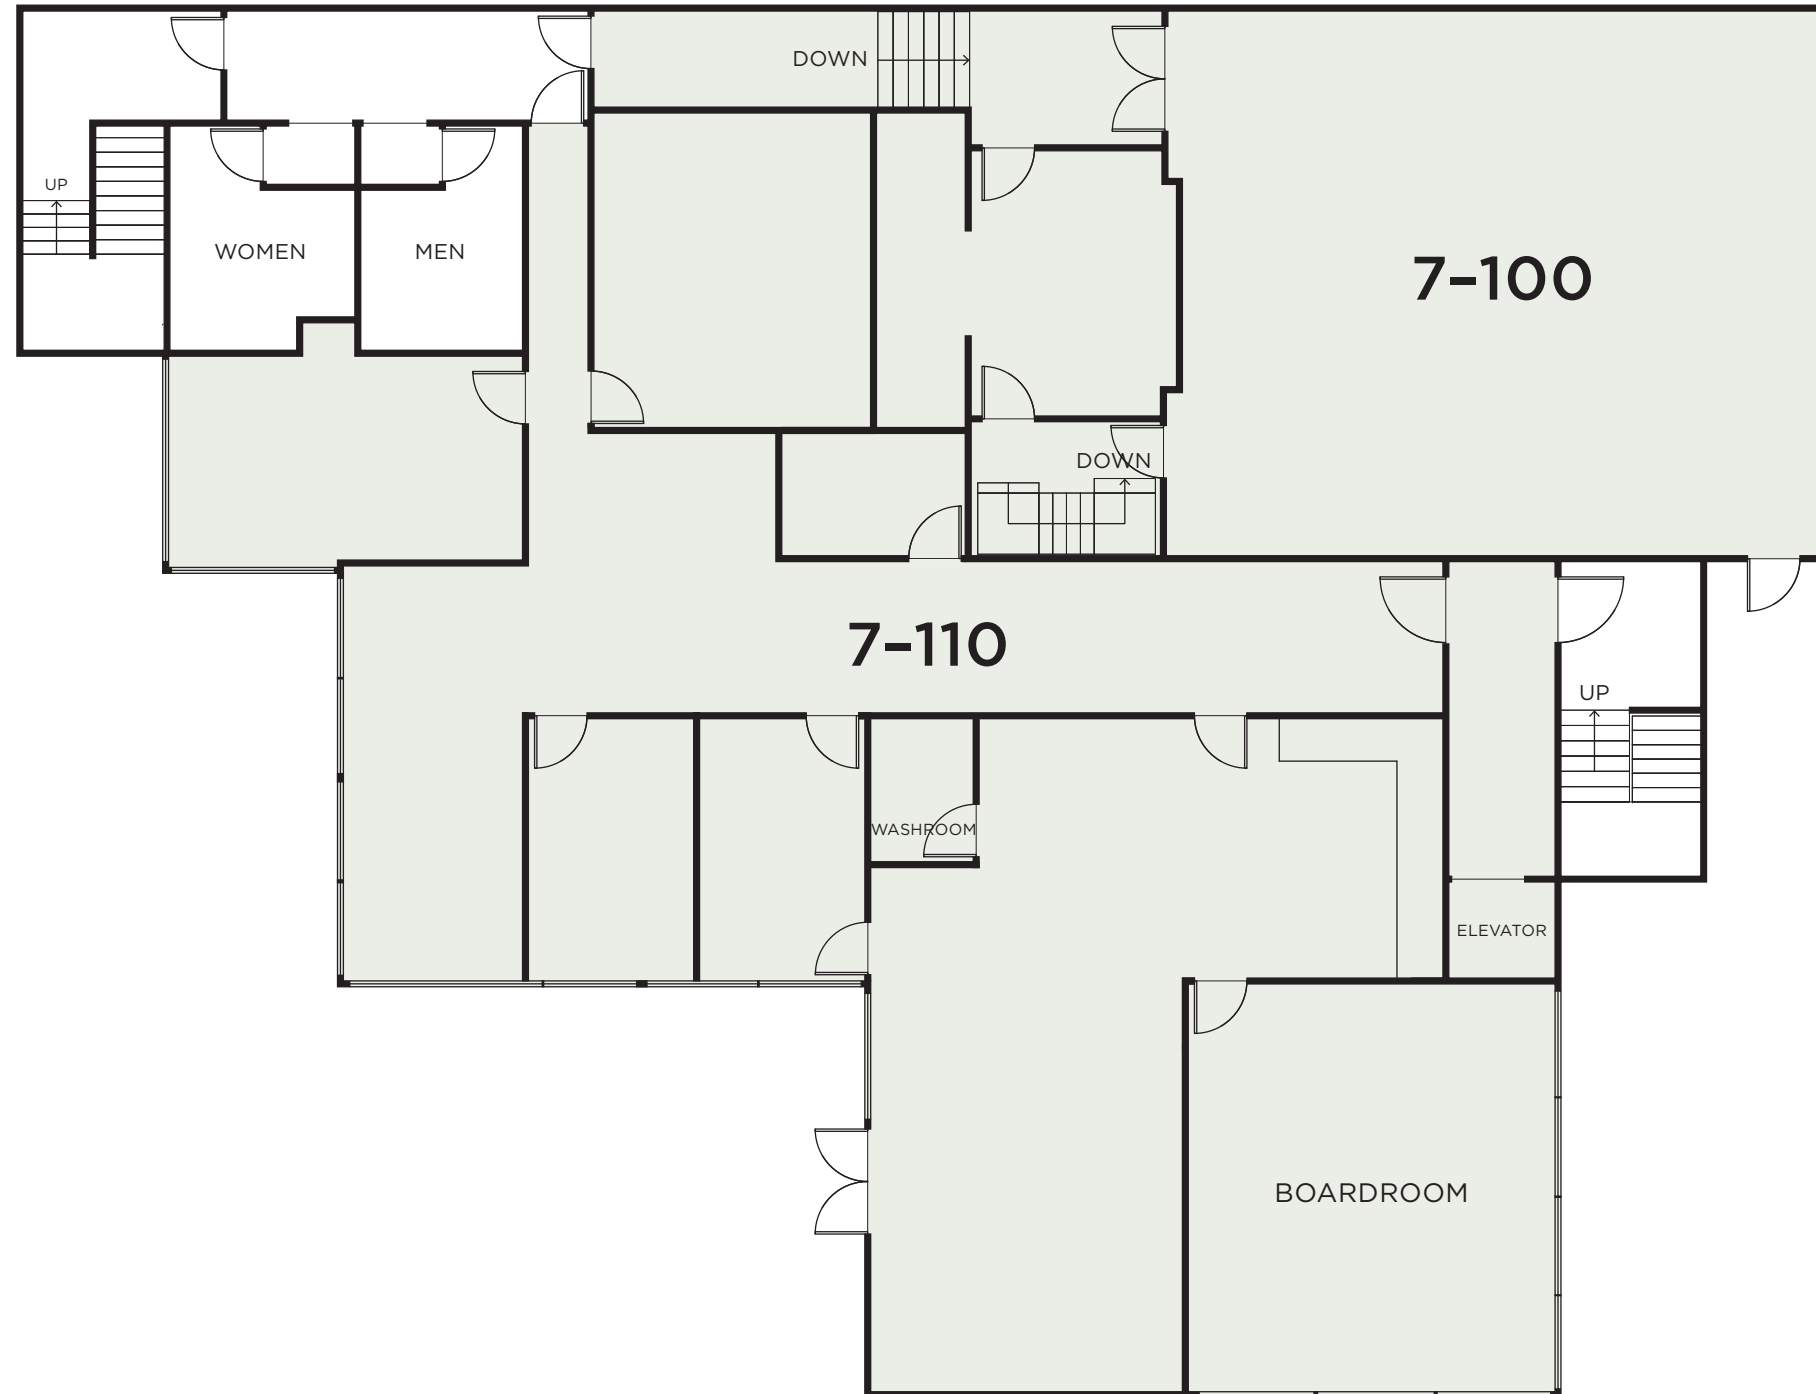

# 1st Floor (Costume Office & Lockup)

SPECS

- 2,465 sf
- 6-110a: 856 sf
- 6-110b: 1,609 sf

Building **6**

**NORTH SHORE** STUDIOS

OFFICES  
**2nd Floor**

SPECS  
· 10,038 sf · 6-210a: 2,412 sf · 7-100: 1,812 sf · 7-210b: 1,158 sf · 7-220: 679 sf  
· 6-210b: 892 sf · 7-210a: 2,451 sf · 7-212: 634 sf

Building **6+7**

**NORTH SHORE** STUDIOS

OFFICES  
**1st Floor**

**SPECS**  
· 7-100 (Pinewood Sound): 1,812 sf  
· 7-110: 3,418 sf

**Building** **7**

**NORTH SHORE** STUDIOS