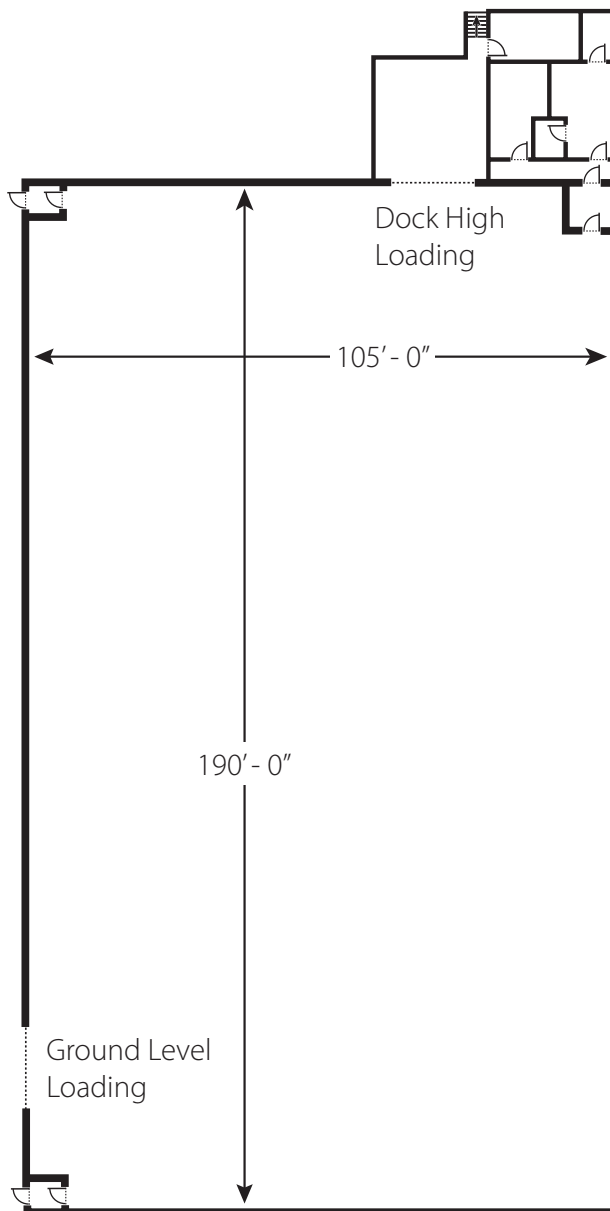

Spec

20,544 square feet
190' x 105'
Height - 40' minimum