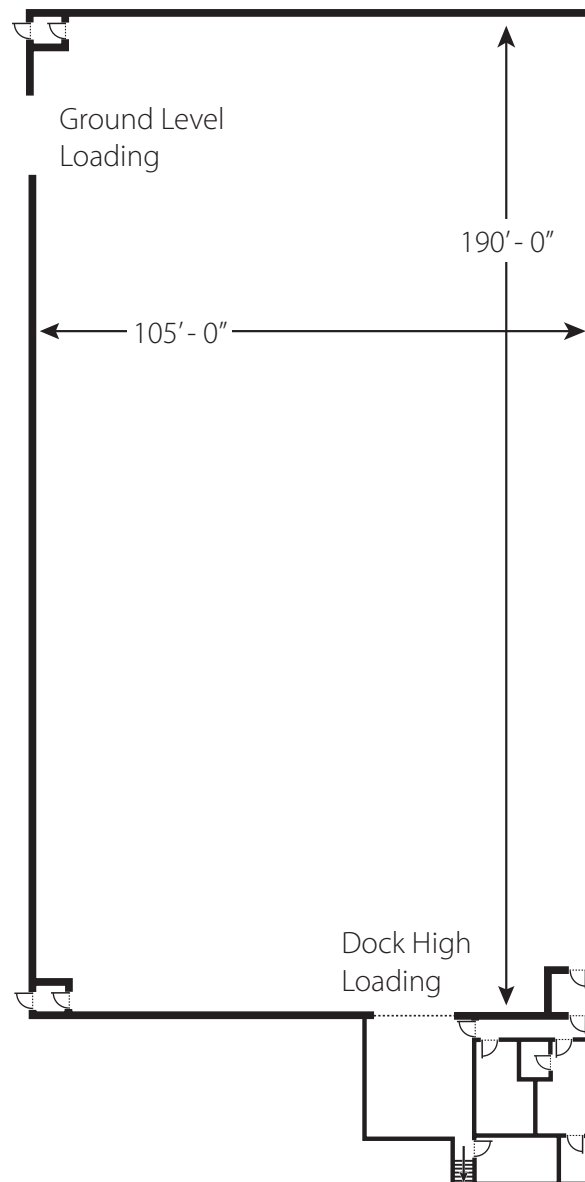

Spec

20,544 square feet
190' x 105'
Height - 40' minimum