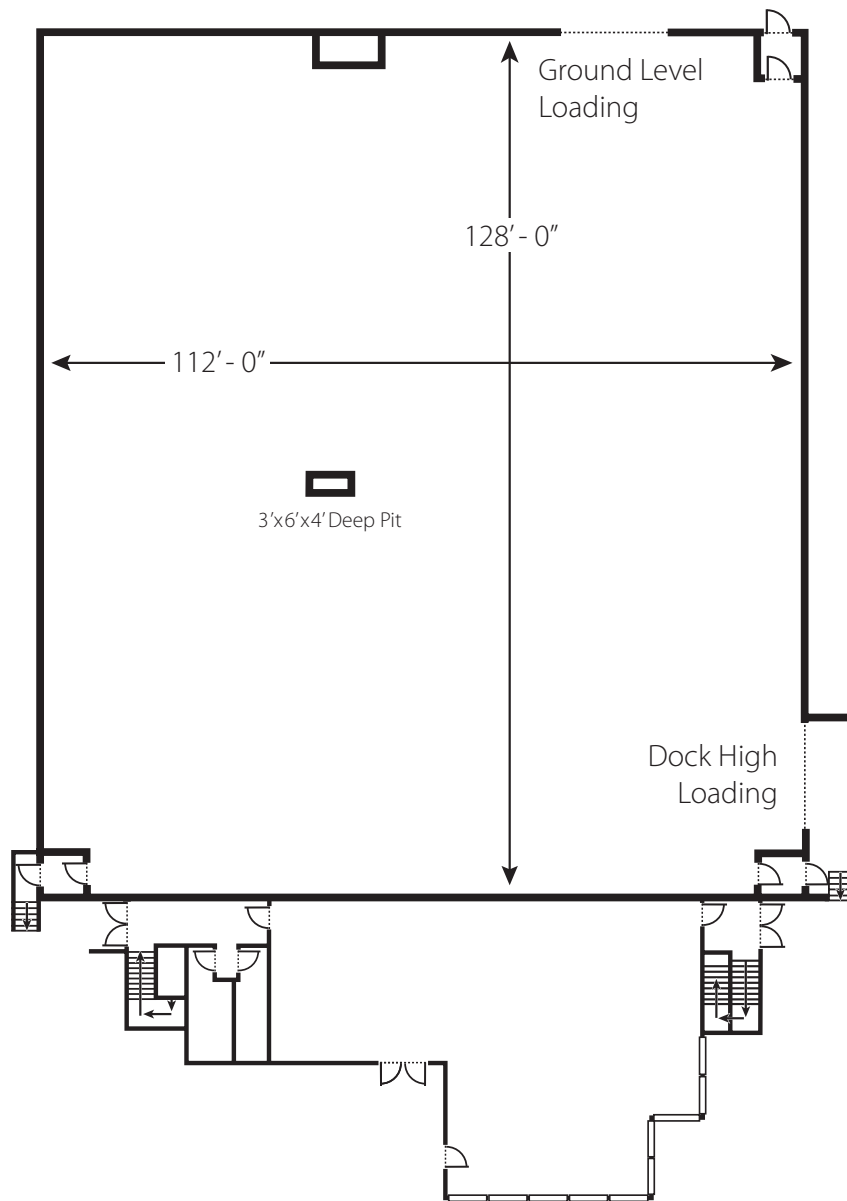

Spec

14,577 square feet
128' x 112'
Height - 30' minimum