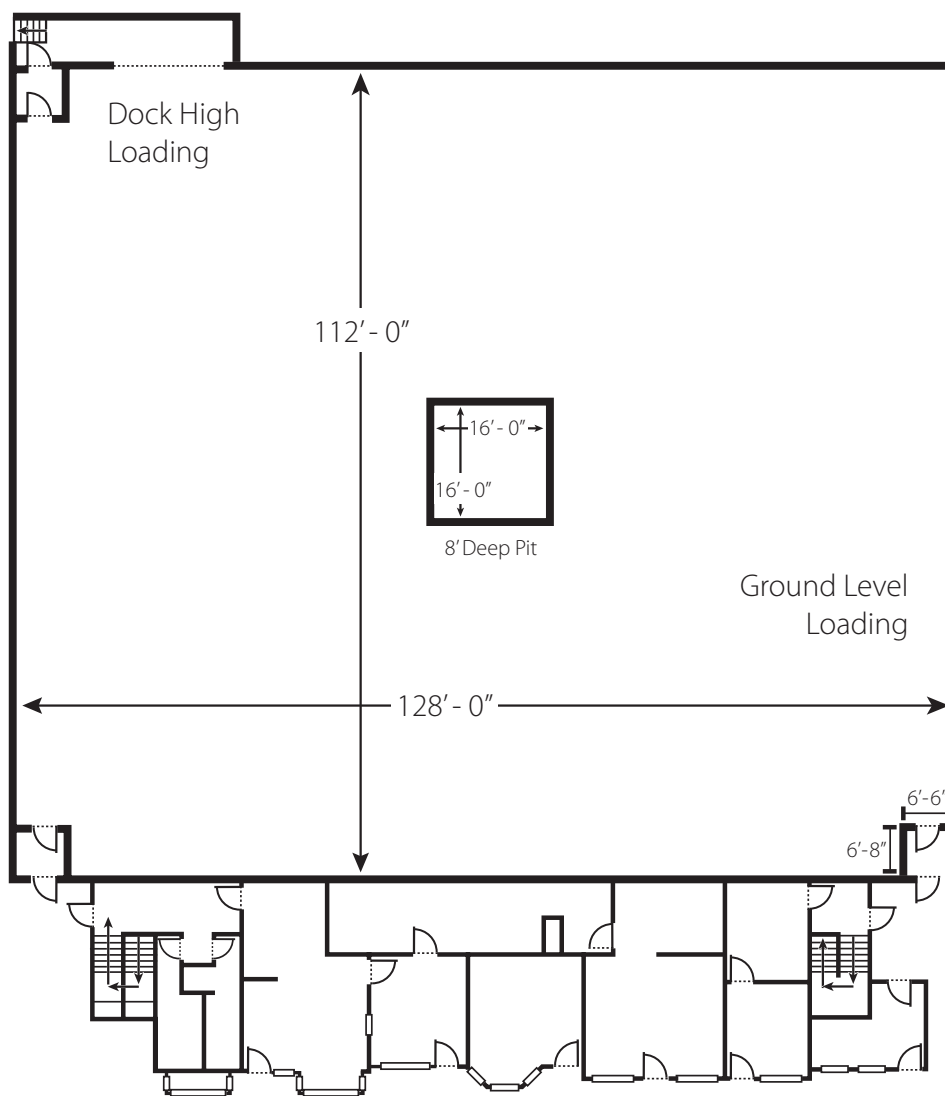

Spec

14,577 square feet
128' x 112'
Height - 30' minimum