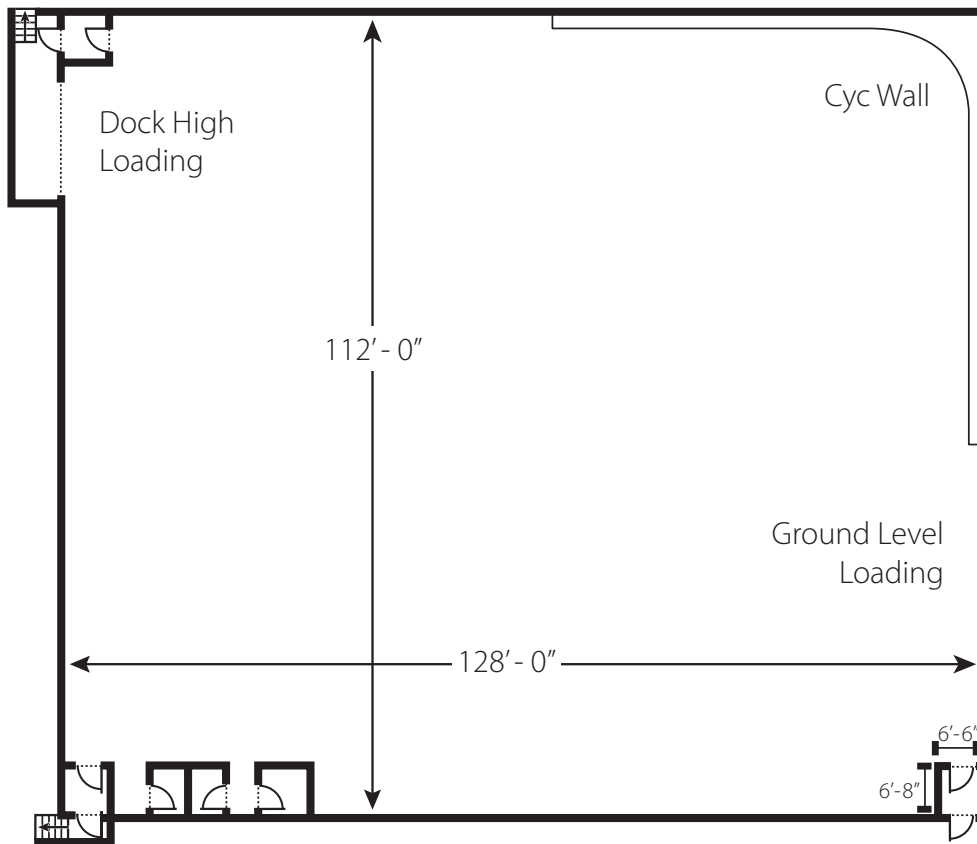

Spec

14,577 square feet
128' x 112'
Height - 30' minimum
50' x 50' hard cyc with cove