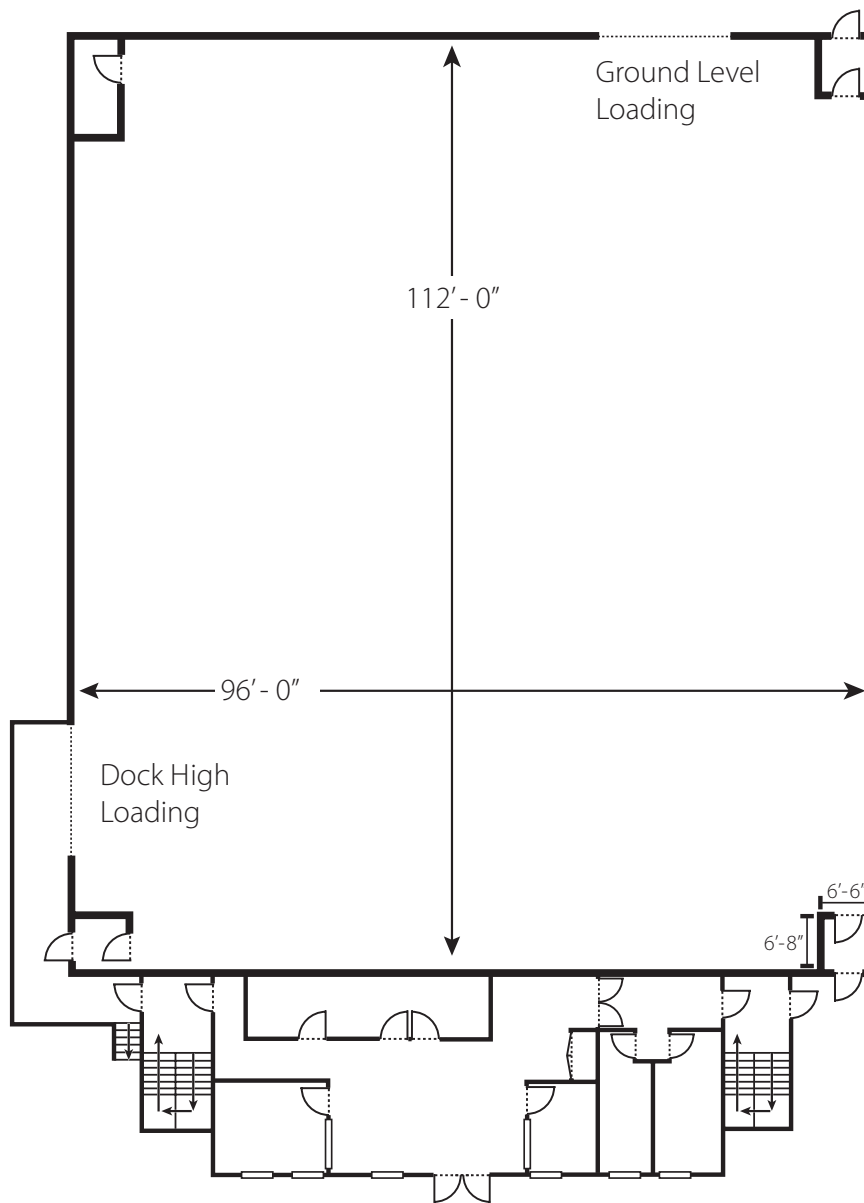

Spec

11,013 square feet
112' x 96'
Height - 30' minimum