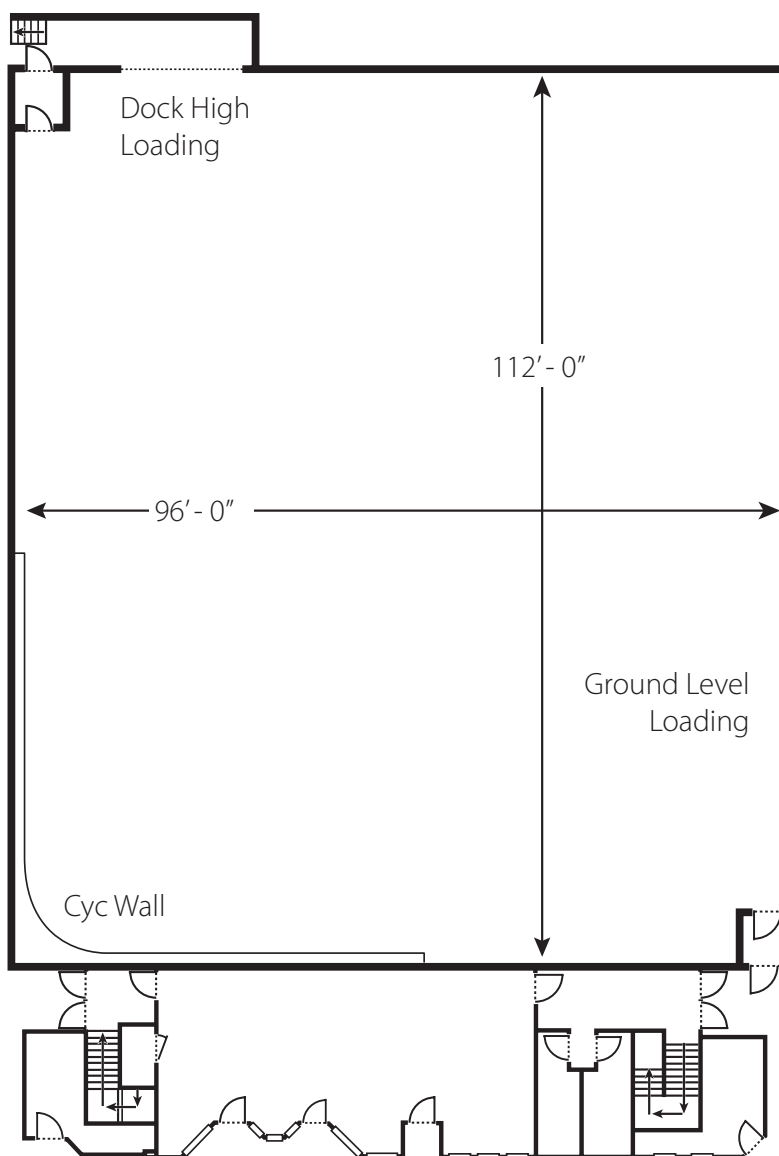

Spec

11,013 square feet
112' x 96'
Height - 30' minimum
50' x 50' hard cyc with cove