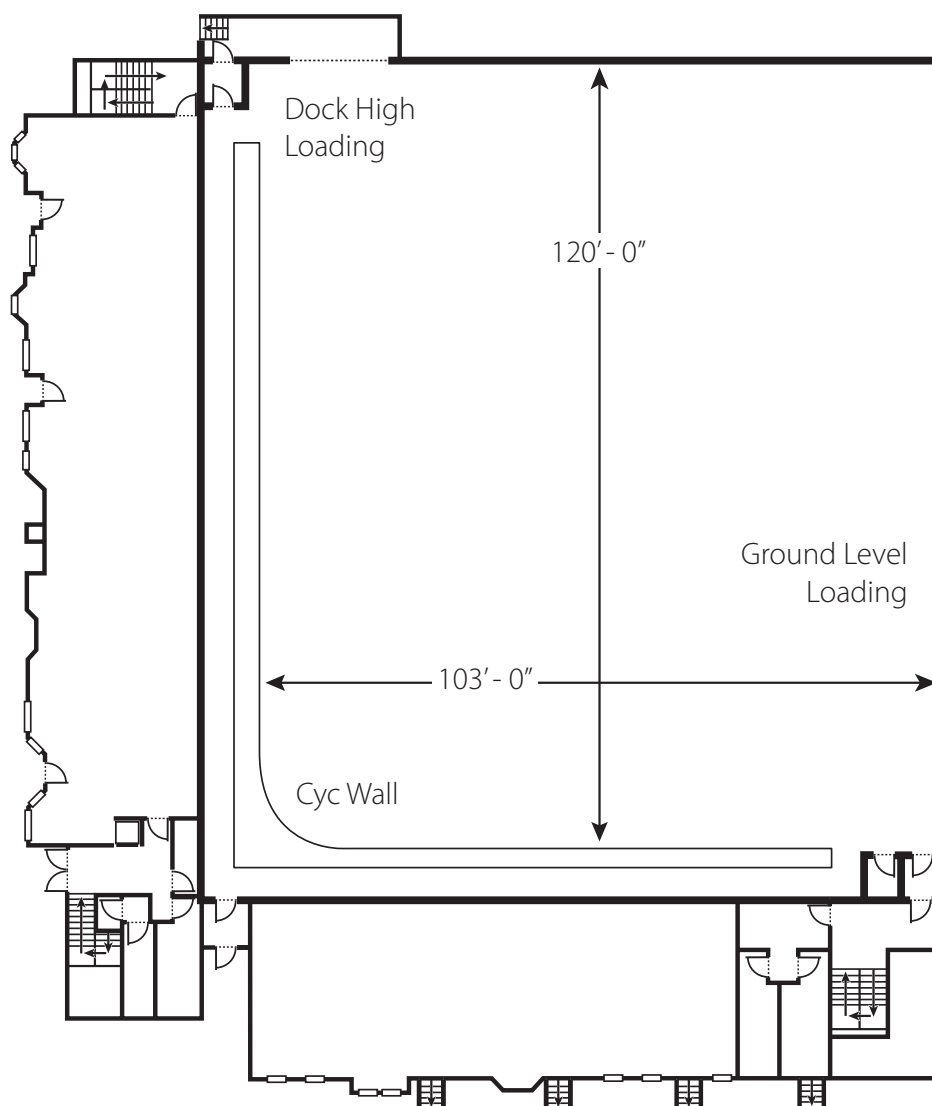

Spec

14,577 square feet
128' x 112'
Height - 30' minimum
75' x 90' hard cyc with cove