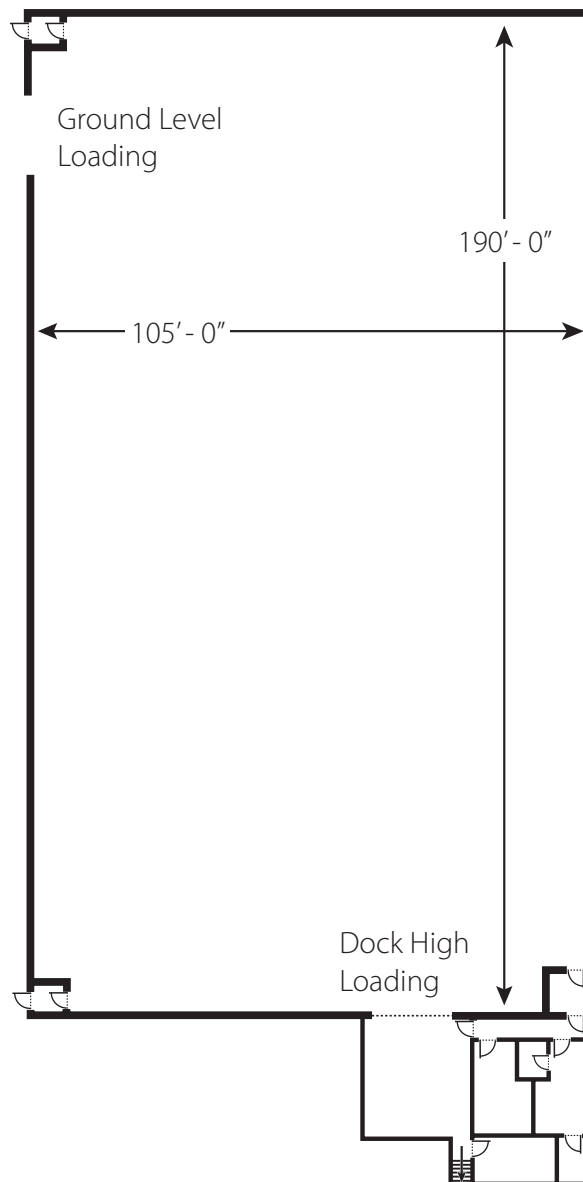

# STAGE

Spec

20,544 square feet  
190' x 105'  
Height - 40' minimum

**NORTH SHORE**  
studios