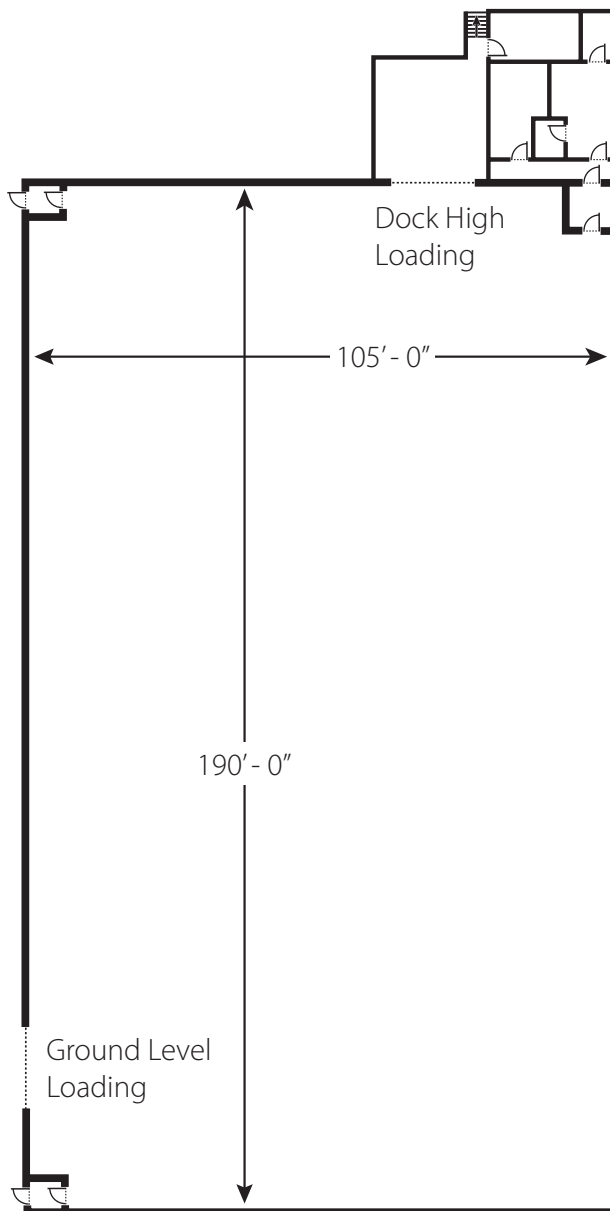

STAGE

Spec

20,544 square feet
190' x 105'
Height - 40' minimum

NORTH SHORE
studios