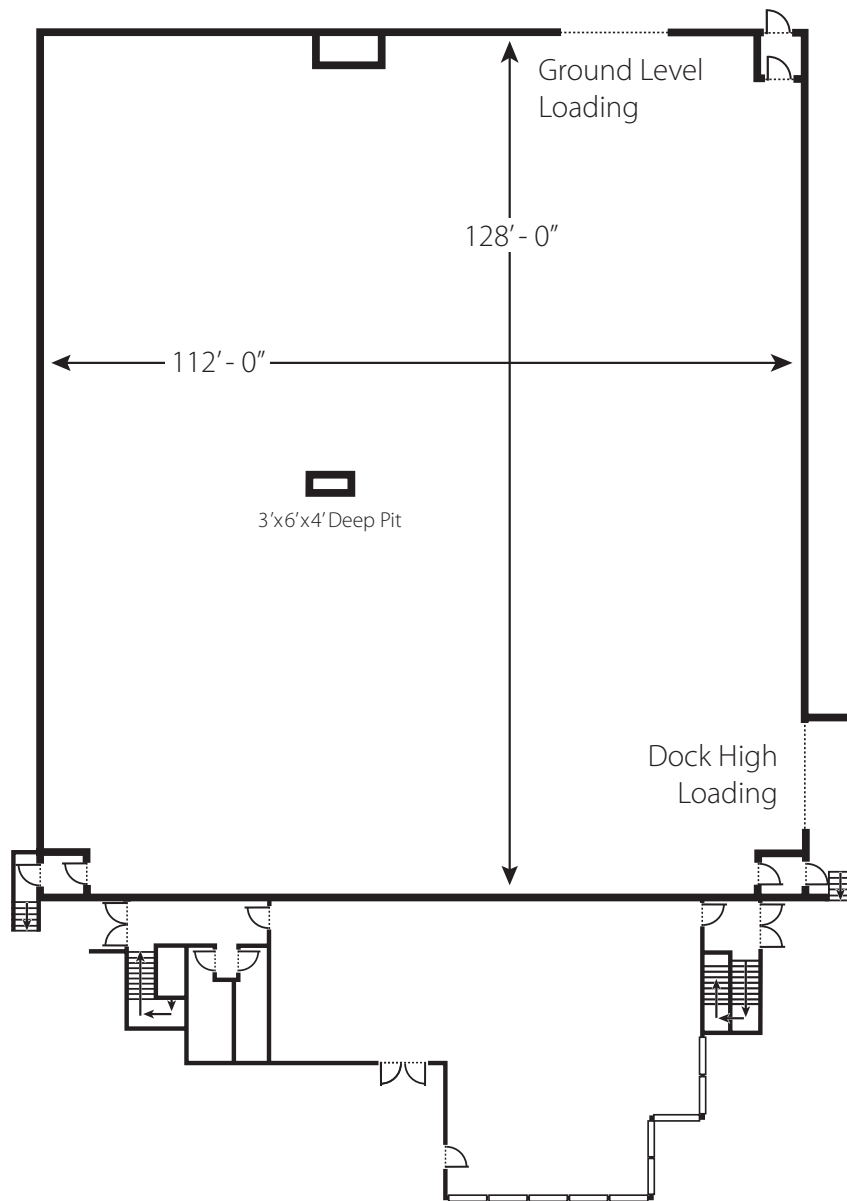

# STAGE

Spec

14,577 square feet  
128' x 112'  
Height - 30' minimum

**NORTH SHORE**  
studios