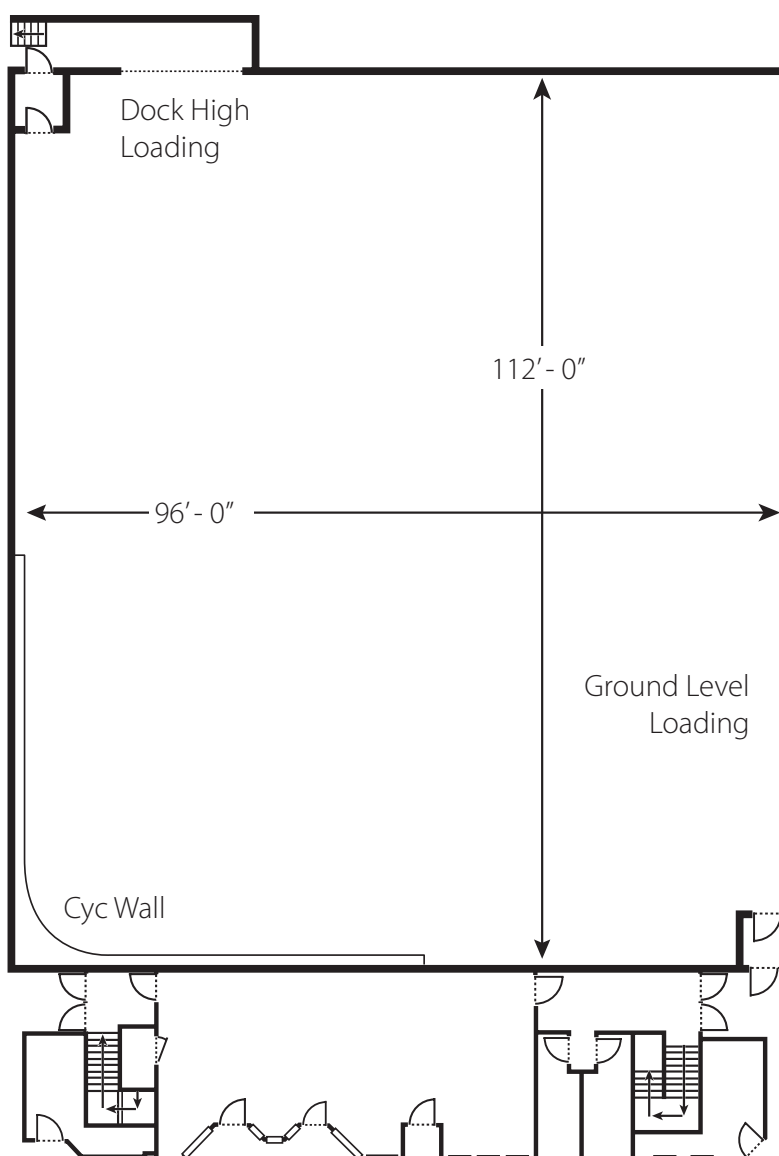

STAGE

Spec

11,013 square feet
112' x 96'
Height - 30' minimum
50' x 50' hard cyc with cove

NORTH SHORE
studios