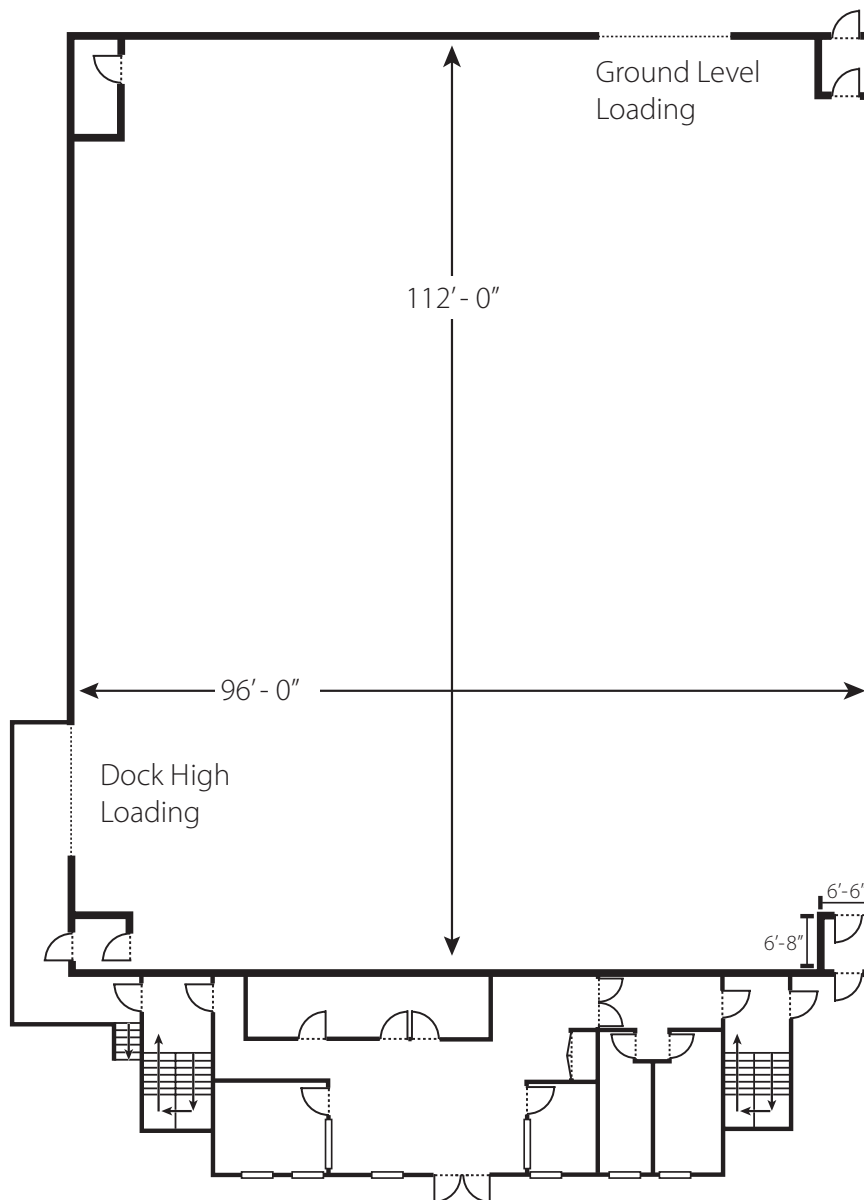

STAGE

Spec

11,013 square feet
112' x 96'
Height - 30' minimum

NORTH SHORE
studios