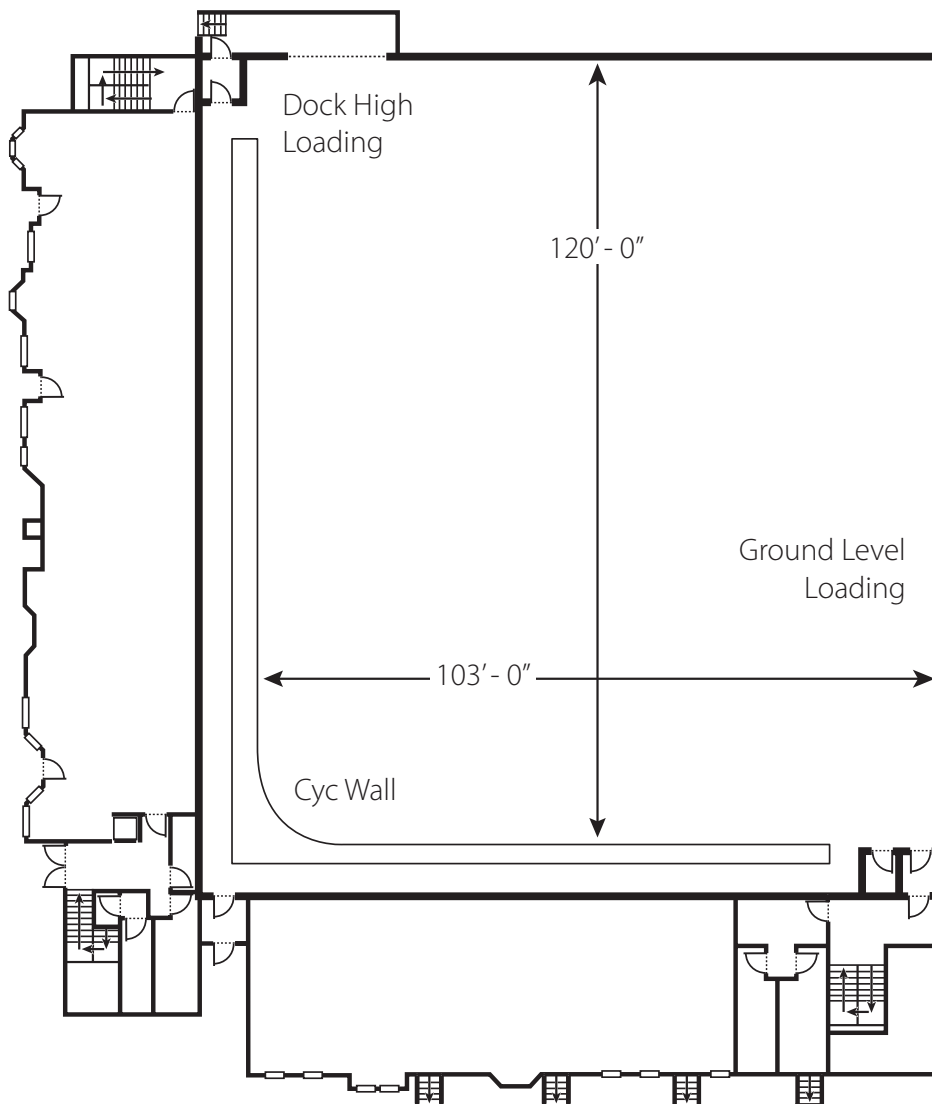

STAGE

Spec

14,577 square feet
128' x 112'
Height - 30' minimum
75' x 90' hard cyc with cove

NORTH SHORE
studios