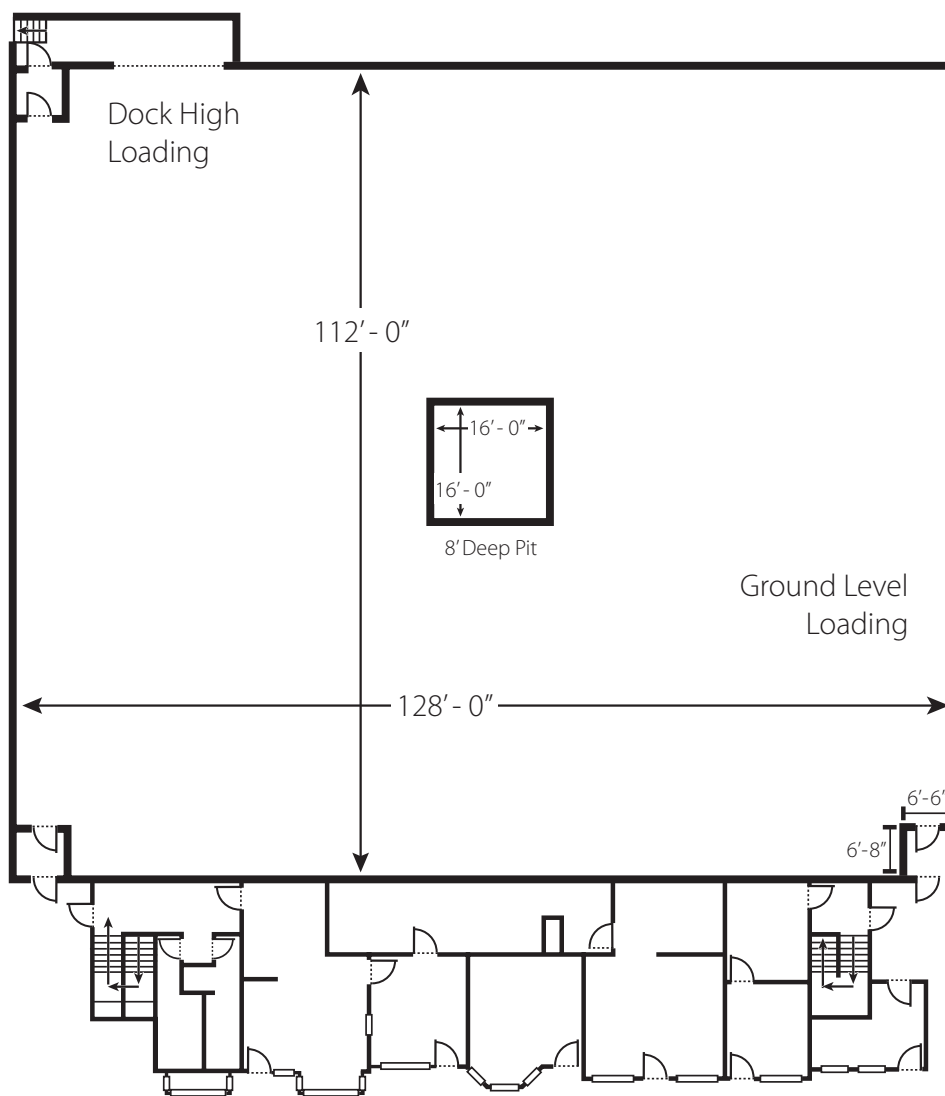

# STAGE

Spec

14,577 square feet  
128' x 112'  
Height - 30' minimum

**NORTH SHORE**  
studios