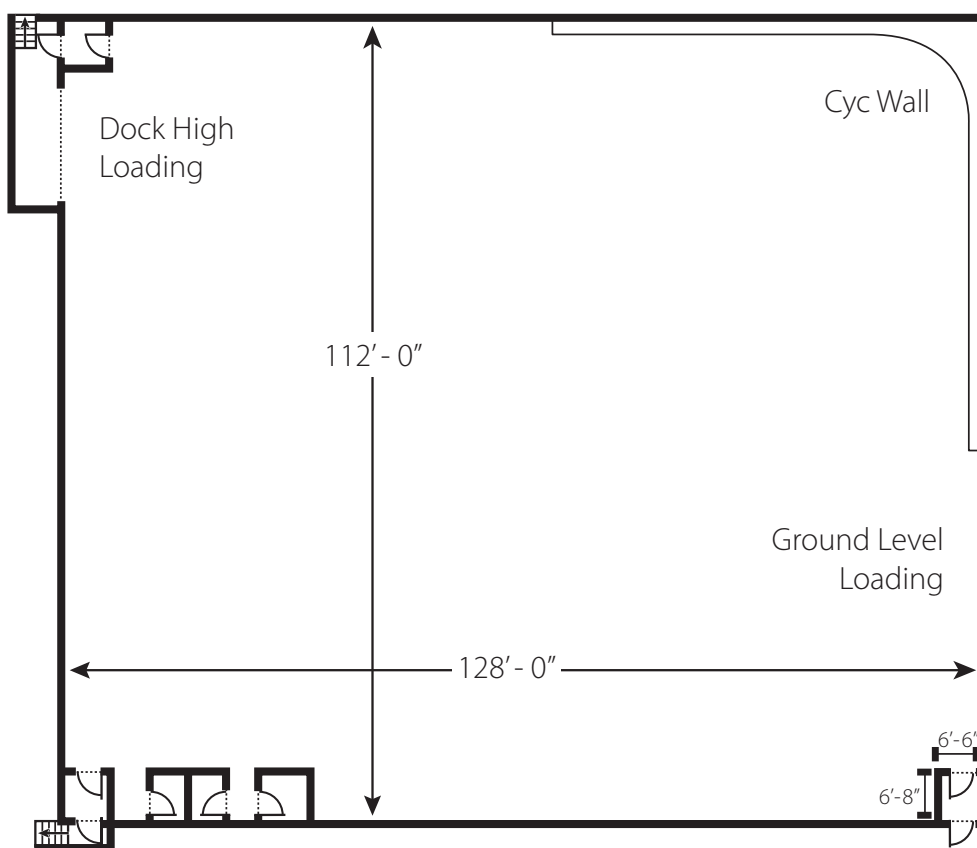

STAGE

Spec

14,577 square feet
128' x 112'
Height - 30' minimum
50' x 50' hard cyc with cove

NORTH SHORE
studios